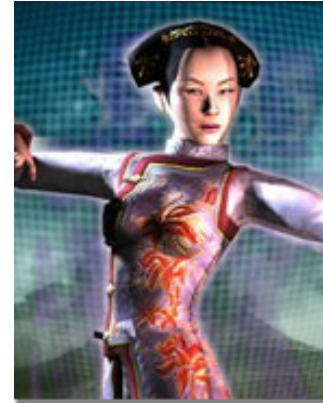

PSI OPS (from Midway Games)

Wei Lu, an enemy Psi-Agent of Asian ancestry. According to the game, a projecting telepath that can create "illusions", and considered a mercenary (assassin).

VIII. LIKENESS INFRINGEMENT